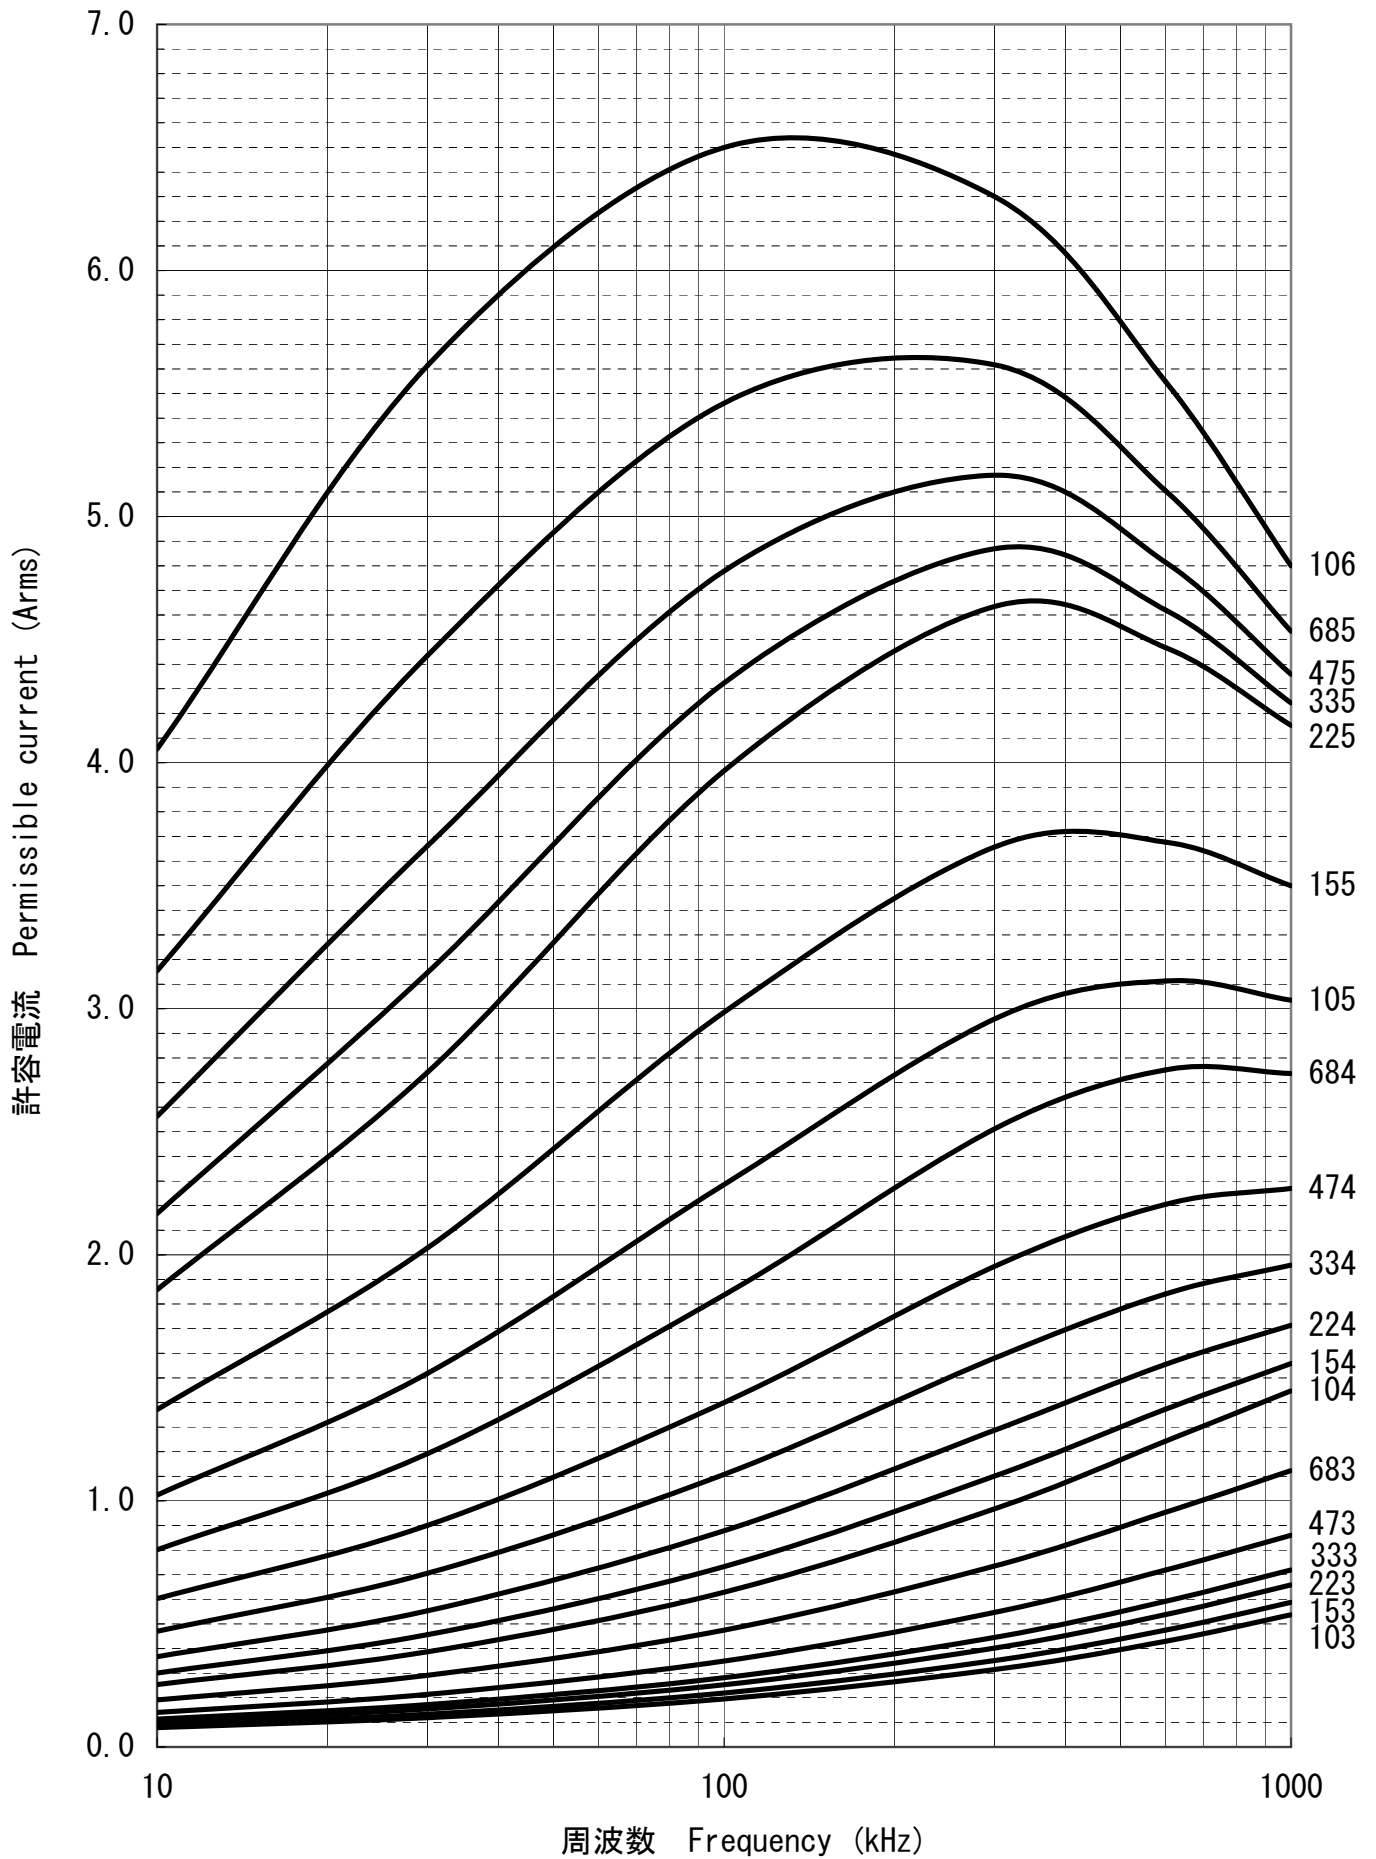

周波数別許容実効電流値
 Permissible current vs. Frequency
 MDX 250VDC

周波数別許容実効電流値
 Permissible current vs. Frequency
 MDX 450VDC

周波数別許容実効電流値
 Permissible current vs. Frequency
 MDX 630VDC