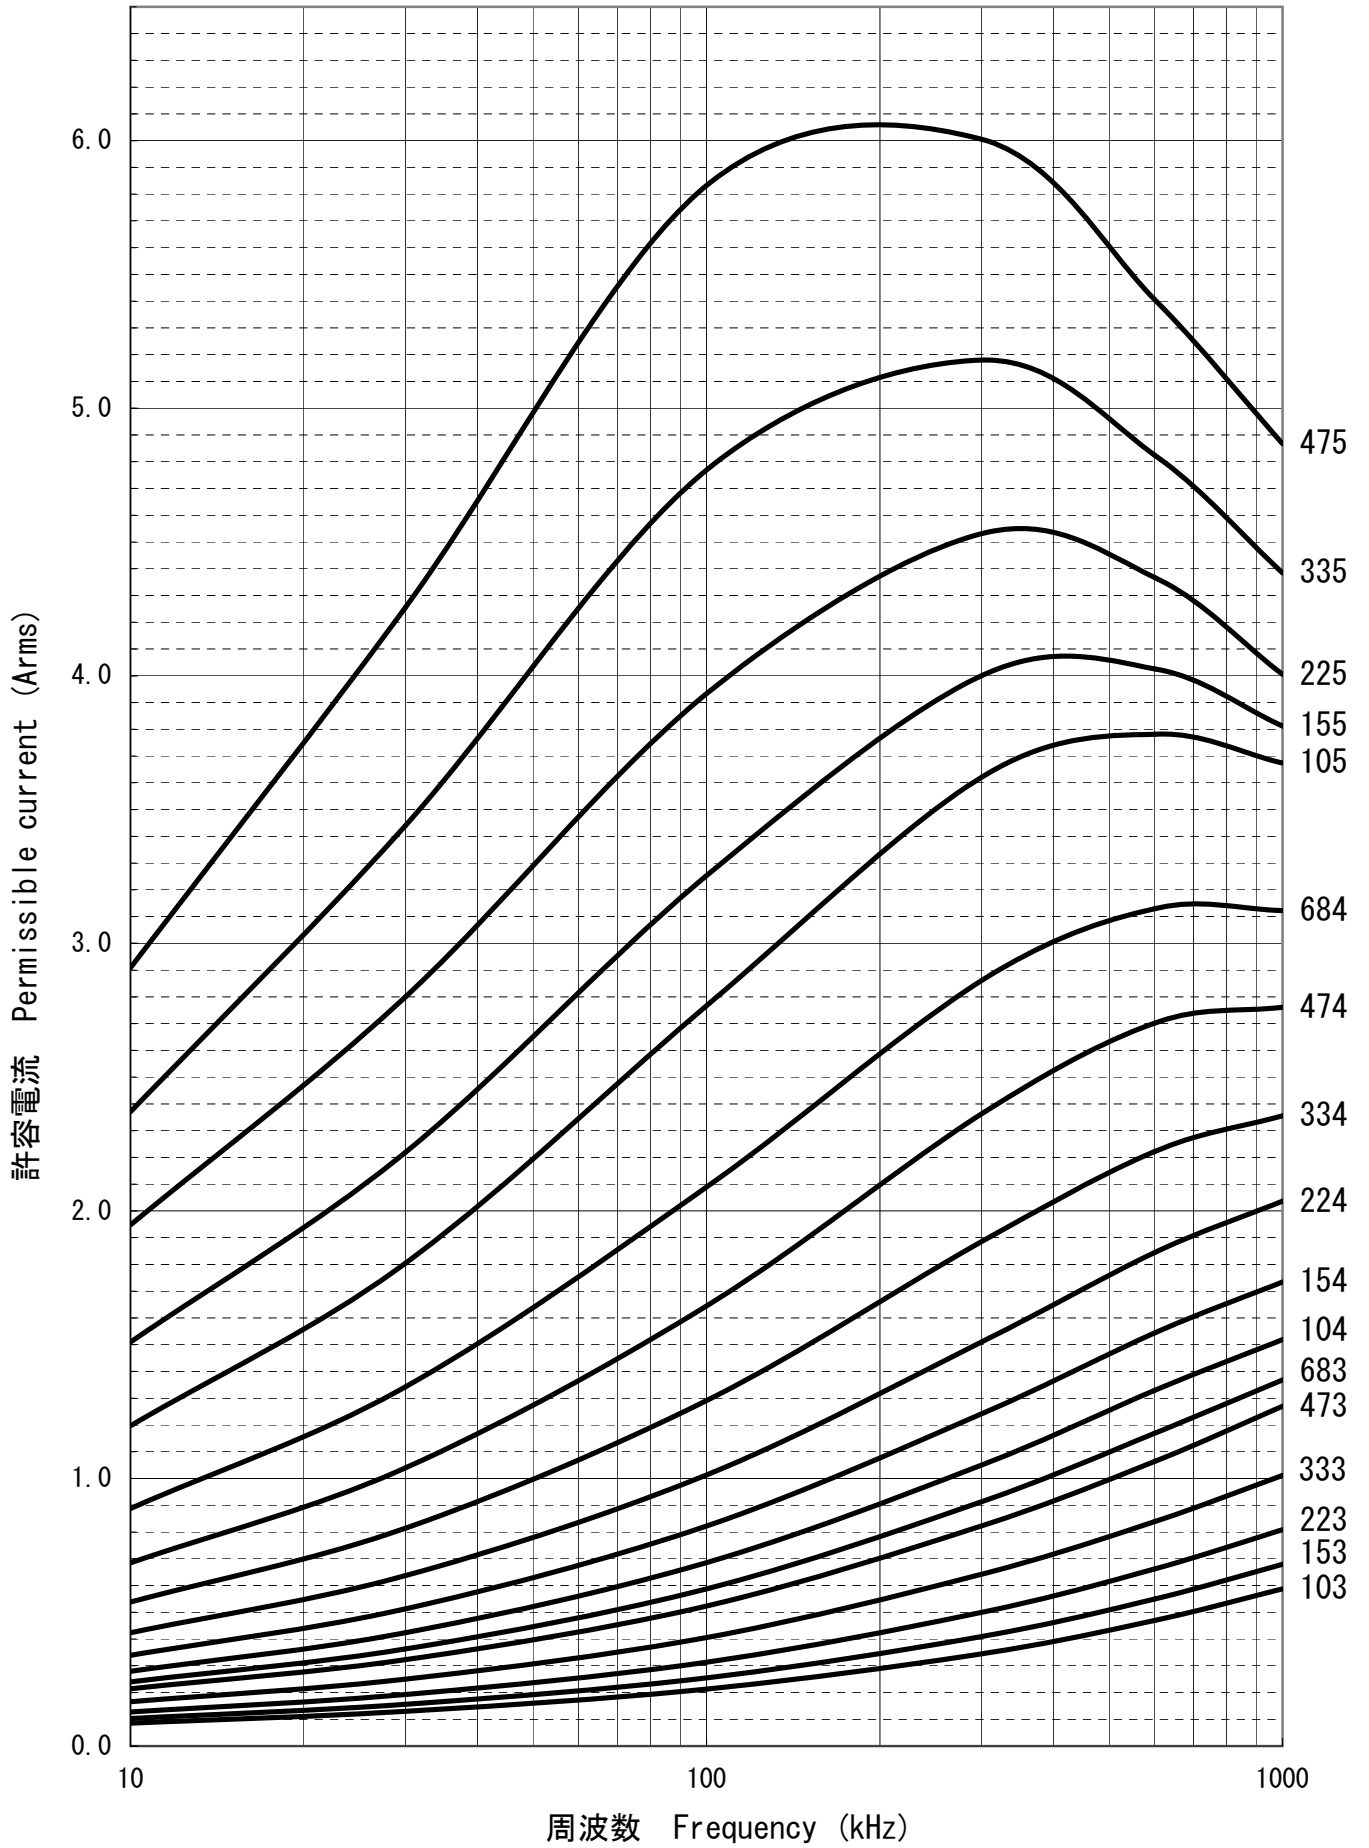

周波数別許容実効電流値
 Permissible current vs. Frequency
 MDX 250VDC

周波数別許容実効電流値
 Permissible current vs. Frequency
 MDX 450VDC

周波数別許容実効電流値
 Permissible current vs. Frequency
 MDX 630VDC